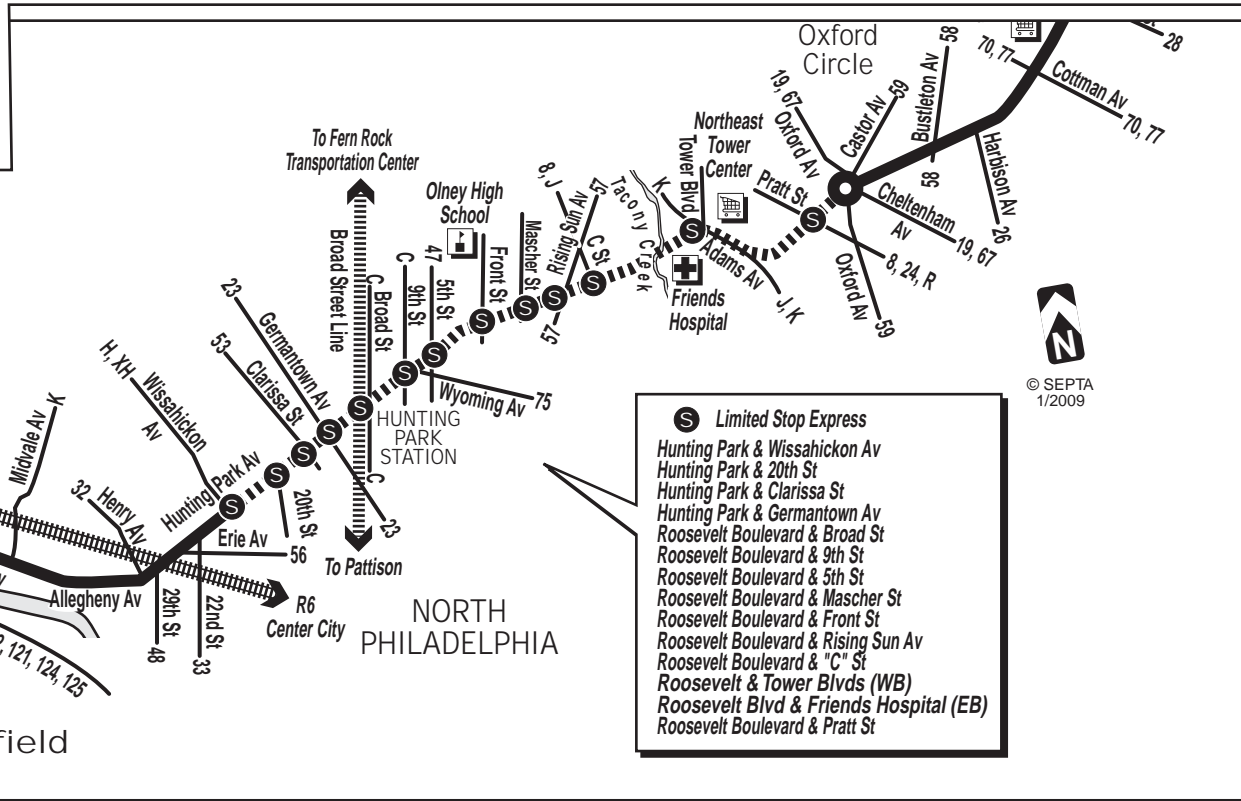

1
**LIMITED
STOP**

**Philadelphia Park Casino
To Wissahickon
Transportation Center
or 54th St & City Avenue
via Roosevelt Boulevard**

Effective February 9, 2009

SEPTA BUS ROUTE

INFORMATION NUMBERS

Customer Service.....215-580-7800
TDD/TTY (HEARING IMPAIRED ONLY).....215-580-7853
Or check the Internet.....www.septa.org

**SEASON TICKETS
Available Now!**

215.339.7676 ★ SIXERS.COM

Connections with routes at Wissahickon Transportation Center:
1, 9, 27, 38, 61, 62, 65, 124, 125, R

- S Limited Stop Express**
- Hunting Park & Wissahickon Av
 - Hunting Park & 20th St
 - Hunting Park & Clarissa St
 - Hunting Park & Germantown Av
 - Roosevelt Boulevard & Broad St
 - Roosevelt Boulevard & 9th St
 - Roosevelt Boulevard & 5th St
 - Roosevelt Boulevard & Mascher St
 - Roosevelt Boulevard & Front St
 - Roosevelt Boulevard & Rising Sun Av
 - Roosevelt Boulevard & "C" St
 - Roosevelt & Tower Blvds (WB)
 - Roosevelt Blvd & Friends Hospital (EB)
 - Roosevelt Boulevard & Pratt St

B - Limited Express Northbound: From Cottman Av & Roosevelt Blvd to Byberry East Industrial Park with Limited Stops at Holme Av, Welsh Rd, Grant Av, Red Lion Rd, IRS, Comly Rd then local service.

To **SAVE** Money on Your Commute visit www.thecommuterschoice.com
 * Note: Please consult separate R6 Norristown timetable for additional details relating to service to/from Wissahickon Station.

Route 1 does not operate Sundays or Holidays (New Year's, Memorial, Independence, Labor, Thanksgiving, and Christmas days)