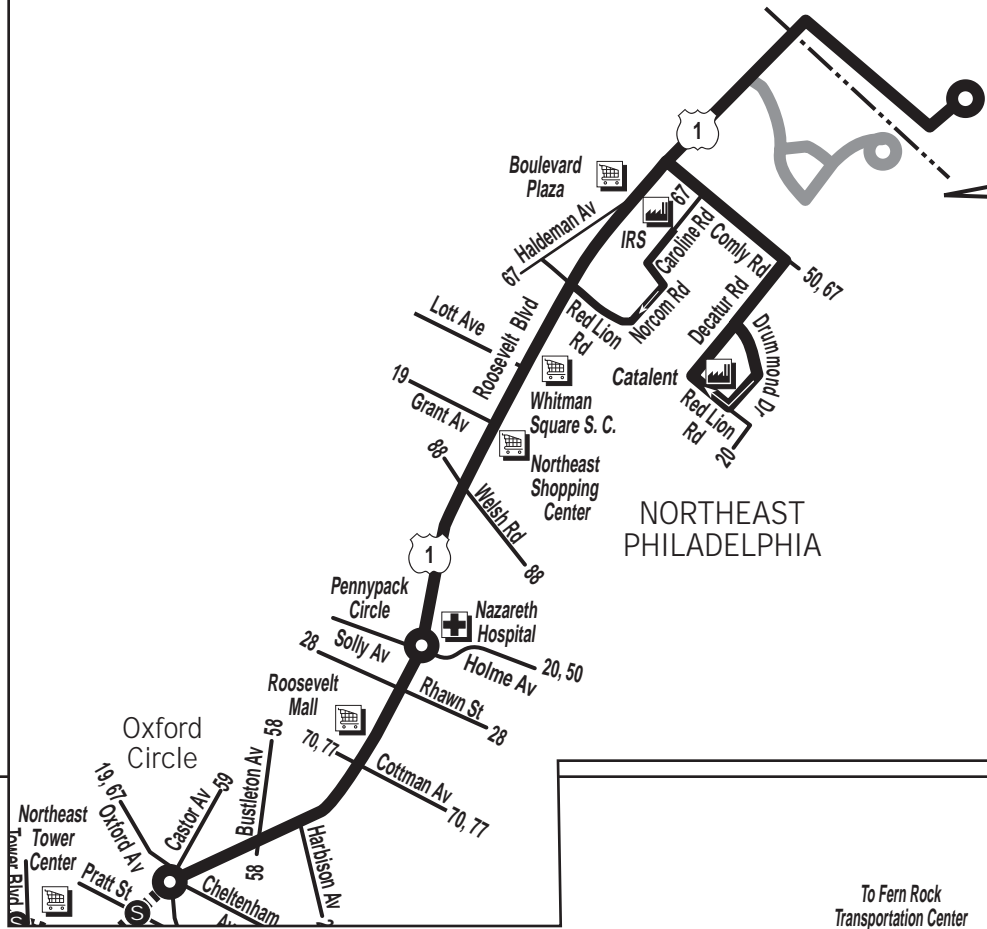

1
**LIMITED
STOP**

**Philadelphia Park Casino
To Wissahickon
Transportation Center
or 54th St & City Avenue
via Roosevelt Boulevard**

Effective February 9, 2009

SEPTA BUS ROUTE

INFORMATION NUMBERS

Customer Service.....215-580-7800
TDD/TTY (HEARING IMPAIRED ONLY).....215-580-7853
Or check the Internet.....www.septa.org

**SEASON TICKETS
Available Now!**

215.339.7676 ★ SIXERS.COM

Connections with routes at Wissahickon Transportation Center:
1, 9, 27, 38, 61, 62, 65, 124, 125, R

- S Limited Stop Express**
- Hunting Park & Wissahickon Av
 - Hunting Park & 20th St
 - Hunting Park & Clarissa St
 - Hunting Park & Germantown Av
 - Roosevelt Boulevard & Broad St
 - Roosevelt Boulevard & 9th St
 - Roosevelt Boulevard & 5th St
 - Roosevelt Boulevard & Mascher St
 - Roosevelt Boulevard & Front St
 - Roosevelt Boulevard & Rising Sun Av
 - Roosevelt Boulevard & "C" St
 - Roosevelt & Tower Blvds (WB)
 - Roosevelt Blvd & Friends Hospital (EB)
 - Roosevelt Boulevard & Pratt St

Route 1 does not operate Sundays or Holidays (New Year's, Memorial, Independence, Labor, Thanksgiving, and Christmas days)