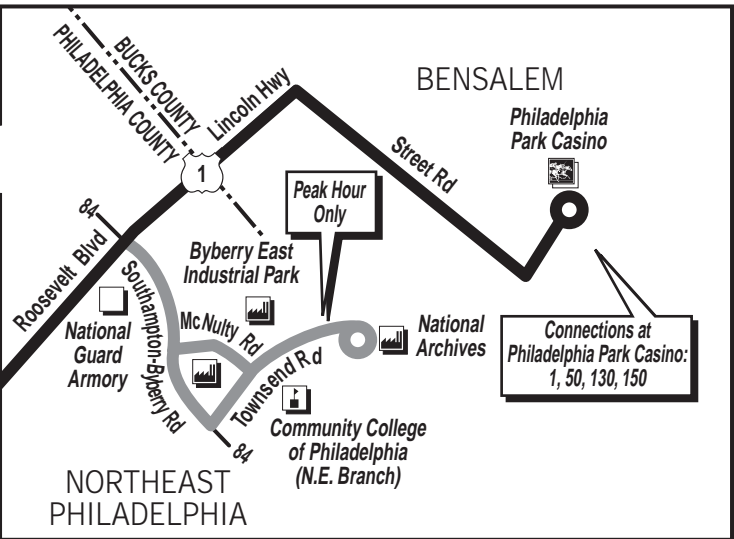

1
**LIMITED
STOP**

**Philadelphia Park Casino
To Wissahickon
Transportation Center
or 54th St & City Avenue
via Roosevelt Boulevard**

Effective February 9, 2009

SEPTA BUS ROUTE

INFORMATION NUMBERS

Customer Service.....215-580-7800
TDD/TTY (HEARING IMPAIRED ONLY).....215-580-7853
Or check the Internet.....www.septa.org

**SEASON TICKETS
Available Now!**

215.339.7676 ★ SIXERS.COM

Connections with routes at Wissahickon Transportation Center:
1, 9, 27, 38, 61, 62, 65, 124, 125, R

- S Limited Stop Express**
- Hunting Park & Wissahickon Av
 - Hunting Park & 20th St
 - Hunting Park & Clarissa St
 - Hunting Park & Germantown Av
 - Roosevelt Boulevard & Broad St
 - Roosevelt Boulevard & 9th St
 - Roosevelt Boulevard & 5th St
 - Roosevelt Boulevard & Mascher St
 - Roosevelt Boulevard & Front St
 - Roosevelt Boulevard & Rising Sun Av
 - Roosevelt Boulevard & "C" St
 - Roosevelt & Tower Blvds (WB)
 - Roosevelt Blvd & Friends Hospital (EB)
 - Roosevelt Boulevard & Pratt St

Route 1 does not operate Sundays or Holidays (New Year's, Memorial, Independence, Labor, Thanksgiving, and Christmas days)