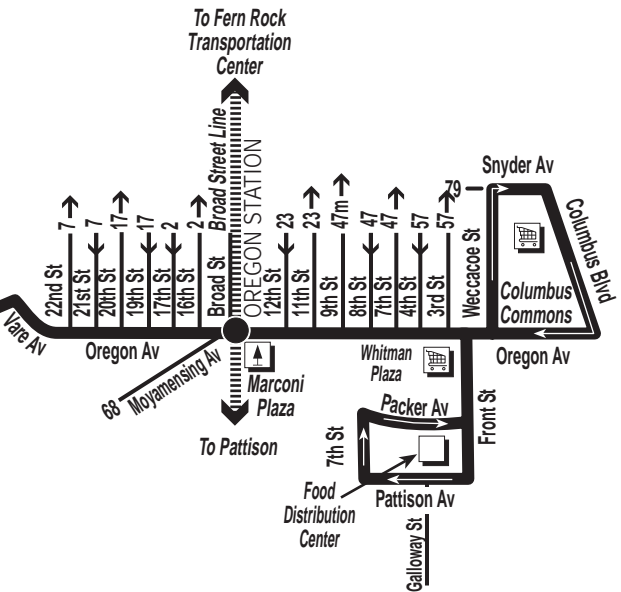

SOUTH PHILADELPHIA