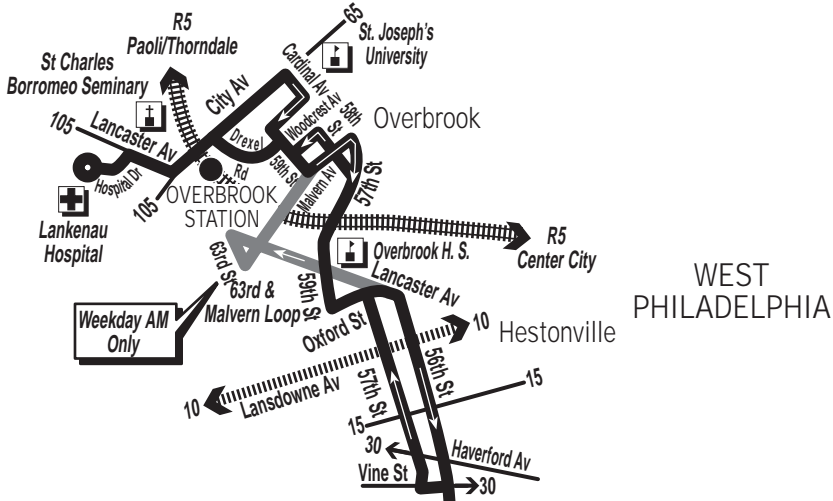

WEST PHILADELPHIA